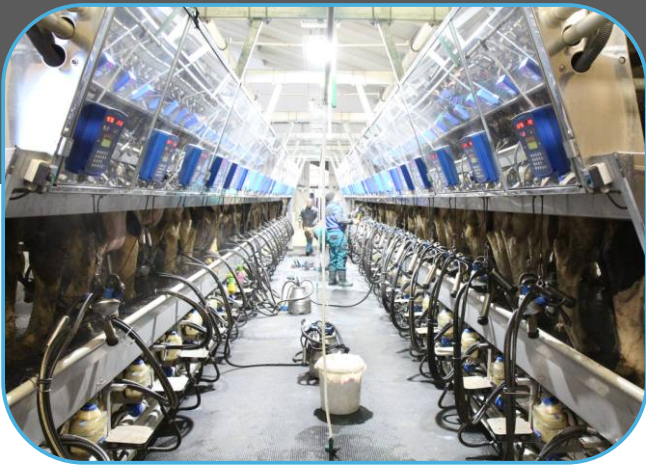

paralelní dojírna Farmtec, 2 x 1 x 22 stájí