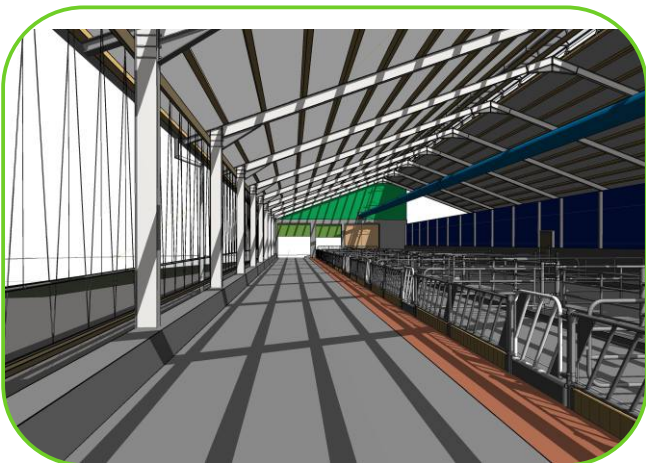

New construction of a stable for breeding calves, the stable is divided into 2 parts, which are connected by a central transfer corridor. In the first half of the stable, the calves are housed under shelter from birth to 2 months of age in individual lifting and mobile laminate sheds - the capacity of this part is 82 pieces of huts. In the second half of the stable, weaned calves from huts are housed in lined group pens. The capacity of this part is: 2 pens of 8 pcs + 8 pens of 16 pcs, a total of 144 pcs.

3D pohled na zastřešenou část pro individuální boudy

reálný pohled

3D model individuálních bud pro telata

reálný pohled

3D model části pro skupinový odchov s tubusovou ventilací

reálný pohled