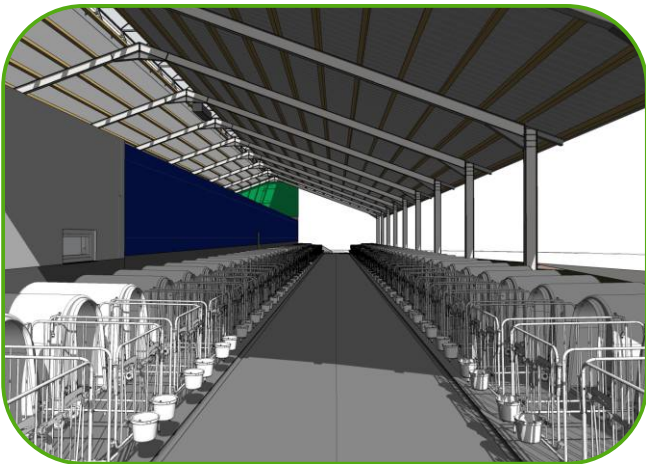

New construction of a stable for breeding calves, the stable is divided into 2 parts, which are connected by a central transfer corridor. In the first half of the stable, the calves are housed under shelter from birth to 2 months of age in individual lifting and mobile laminate sheds - the capacity of this part is 82 pieces of huts. In the second half of the stable, weaned calves from huts are housed in lined group pens. The capacity of this part is: 2 pens of 8 pcs + 8 pens of 16 pcs, a total of 144 pcs.

STÁJE PRO SKOT
STABLE FOR CATTLE

Více info / More Info:

Mojmír Vacek

mvacek@farmtec.cz

farmtec®

www.farmtec.cz

3D model stáje

reálný pohled

3D pohled na zastřešenou část pro individuální boudy

reálný pohled

3D model individuálních bud pro telata

reálný pohled

3D model části pro skupinový odchov s tubusovou ventilací

reálný pohled