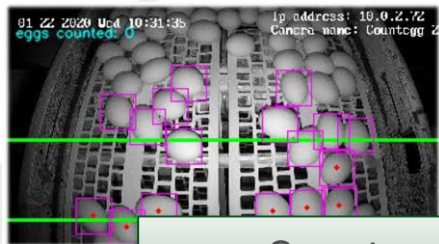

The Meggsius family

Count

Detect