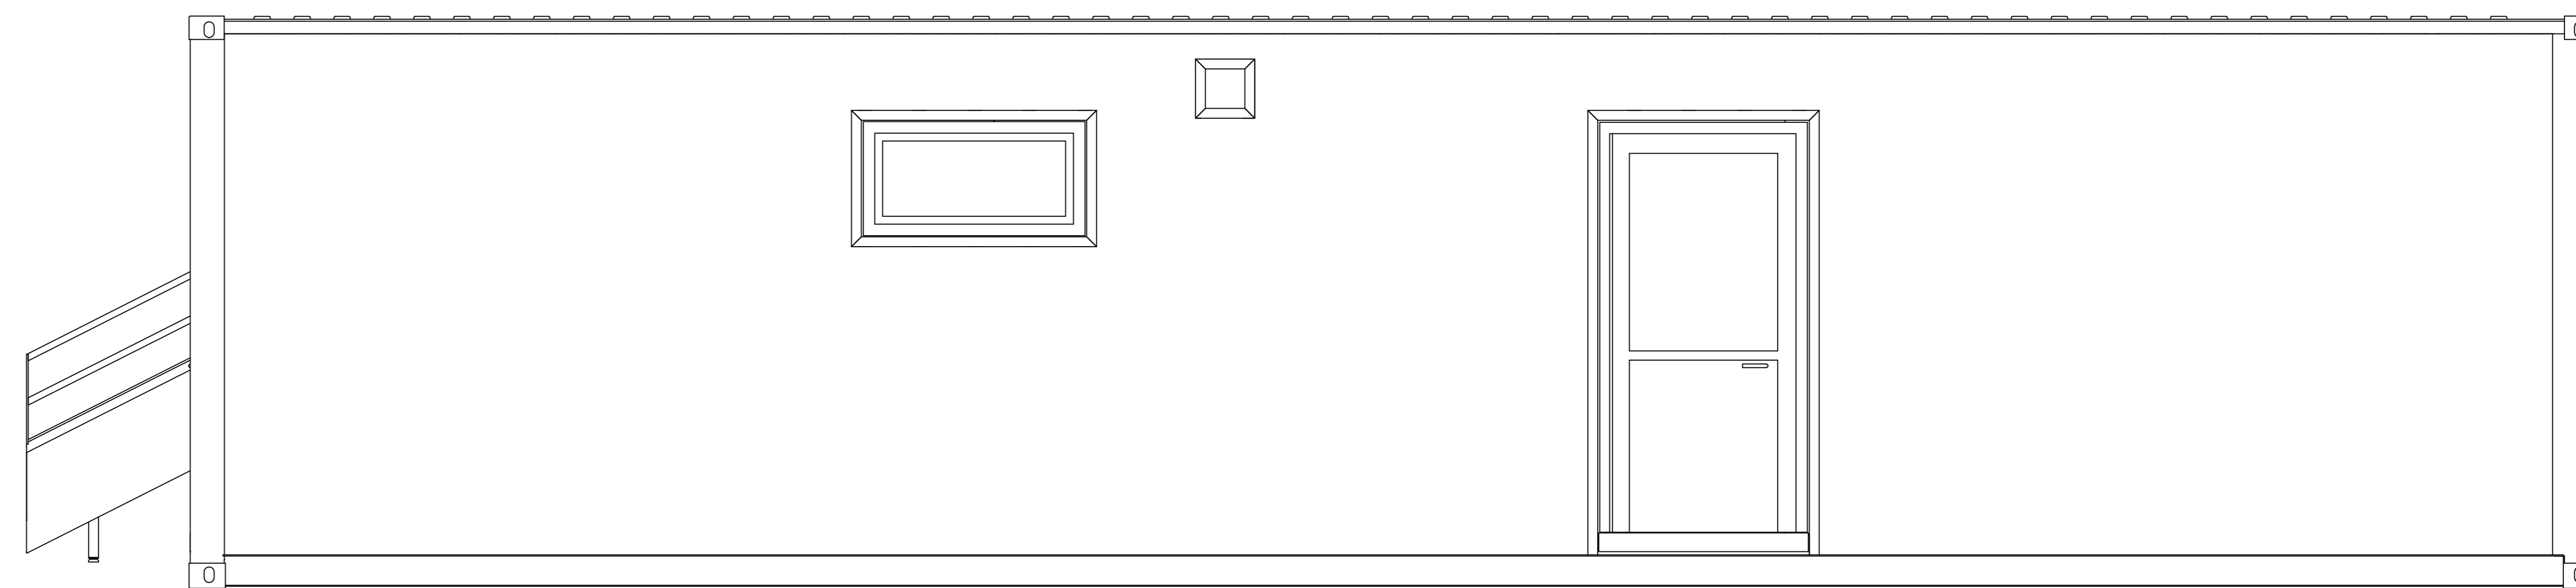

BOLOGNA ISO - Art. IM30I12010 Var. 0000

H int=2440 mm

DATE	SIGNATURE	SCALE	WEIGHT	MATERIAL
05/2022	Boris Malela	1 : 20		
 		BOLOGNA ISO XL		
<small>SELF GLOBE S.r.l. SEDE LEGALE: Via Piana, 42 - 62020 MONTE SAN MARTINO (MC) SEDE ROMA: Viale Giulio Cesare, 78 - 00192 ROMA www.selfglobe.com - info@selfglobe.com SELF GLOBE: ALL RIGHTS RESERVED</small>		Type: Impianto modulare macellazione suini		
		Art. IM30112010	Var. 0000	
<small>IN ACCORDANCE WITH THE LAW, WE RESERVE THE PROPERTY OF THIS DRAWING WITH BAN TO REPRODUCE IT OR MAKE IT KNOWN TO THIRD PARTIES OR COMPETITORS WITHOUT OUR WRITTEN PERMISSION</small>				