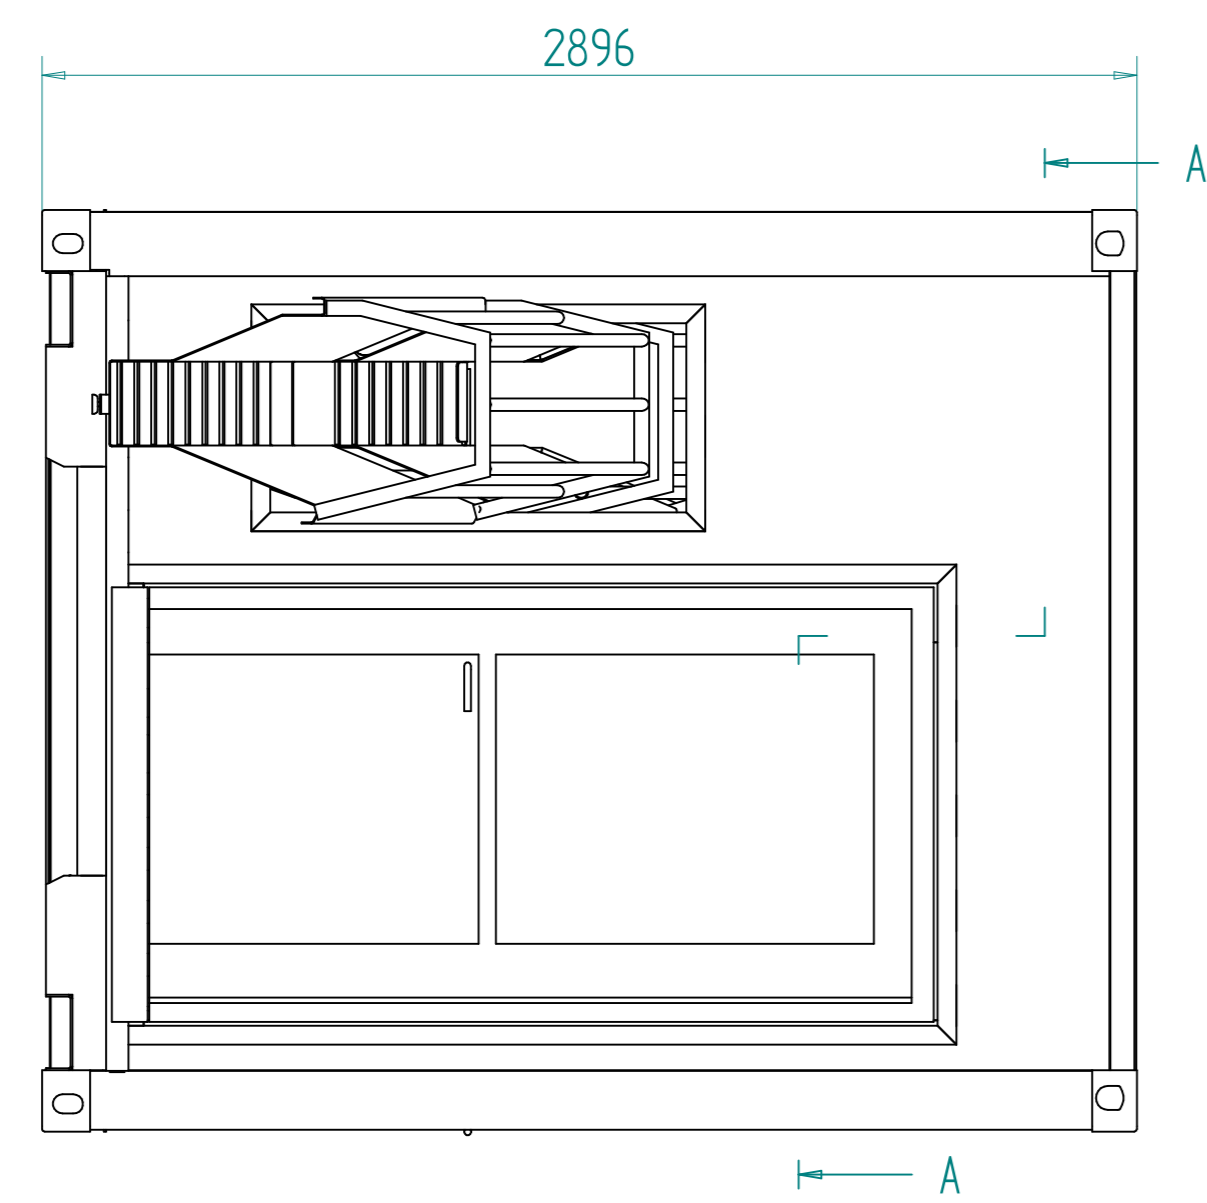

BOLOGNA ISO - Art. IM30I12010 Var. 0000

H int=2440 mm

DATE	SIGNATURE	SCALE	WEIGHT	MATERIAL
05/2022	Boris Malela	1 : 20		
 		BOLOGNA ISO XL		
<small>SELF GLOBE S.r.l. SEDE LEGALE: Via Piana, 42 - 62020 MONTE SAN MARTINO (MC) SEDE ROMA: Viale Giulio Cesare, 78 - 00192 ROMA www.selfglobe.com - info@selfglobe.com SELF GLOBE: ALL RIGHTS RESERVED</small>		Type: Impianto modulare macellazione suini		
		Art. IM30112010	Var. 0000	
<small>IN ACCORDANCE WITH THE LAW, WE RESERVE THE PROPERTY OF THIS DRAWING WITH BAN TO REPRODUCE IT OR MAKE IT KNOWN TO THIRD PARTIES OR COMPETITORS WITHOUT OUR WRITTEN PERMISSION</small>				