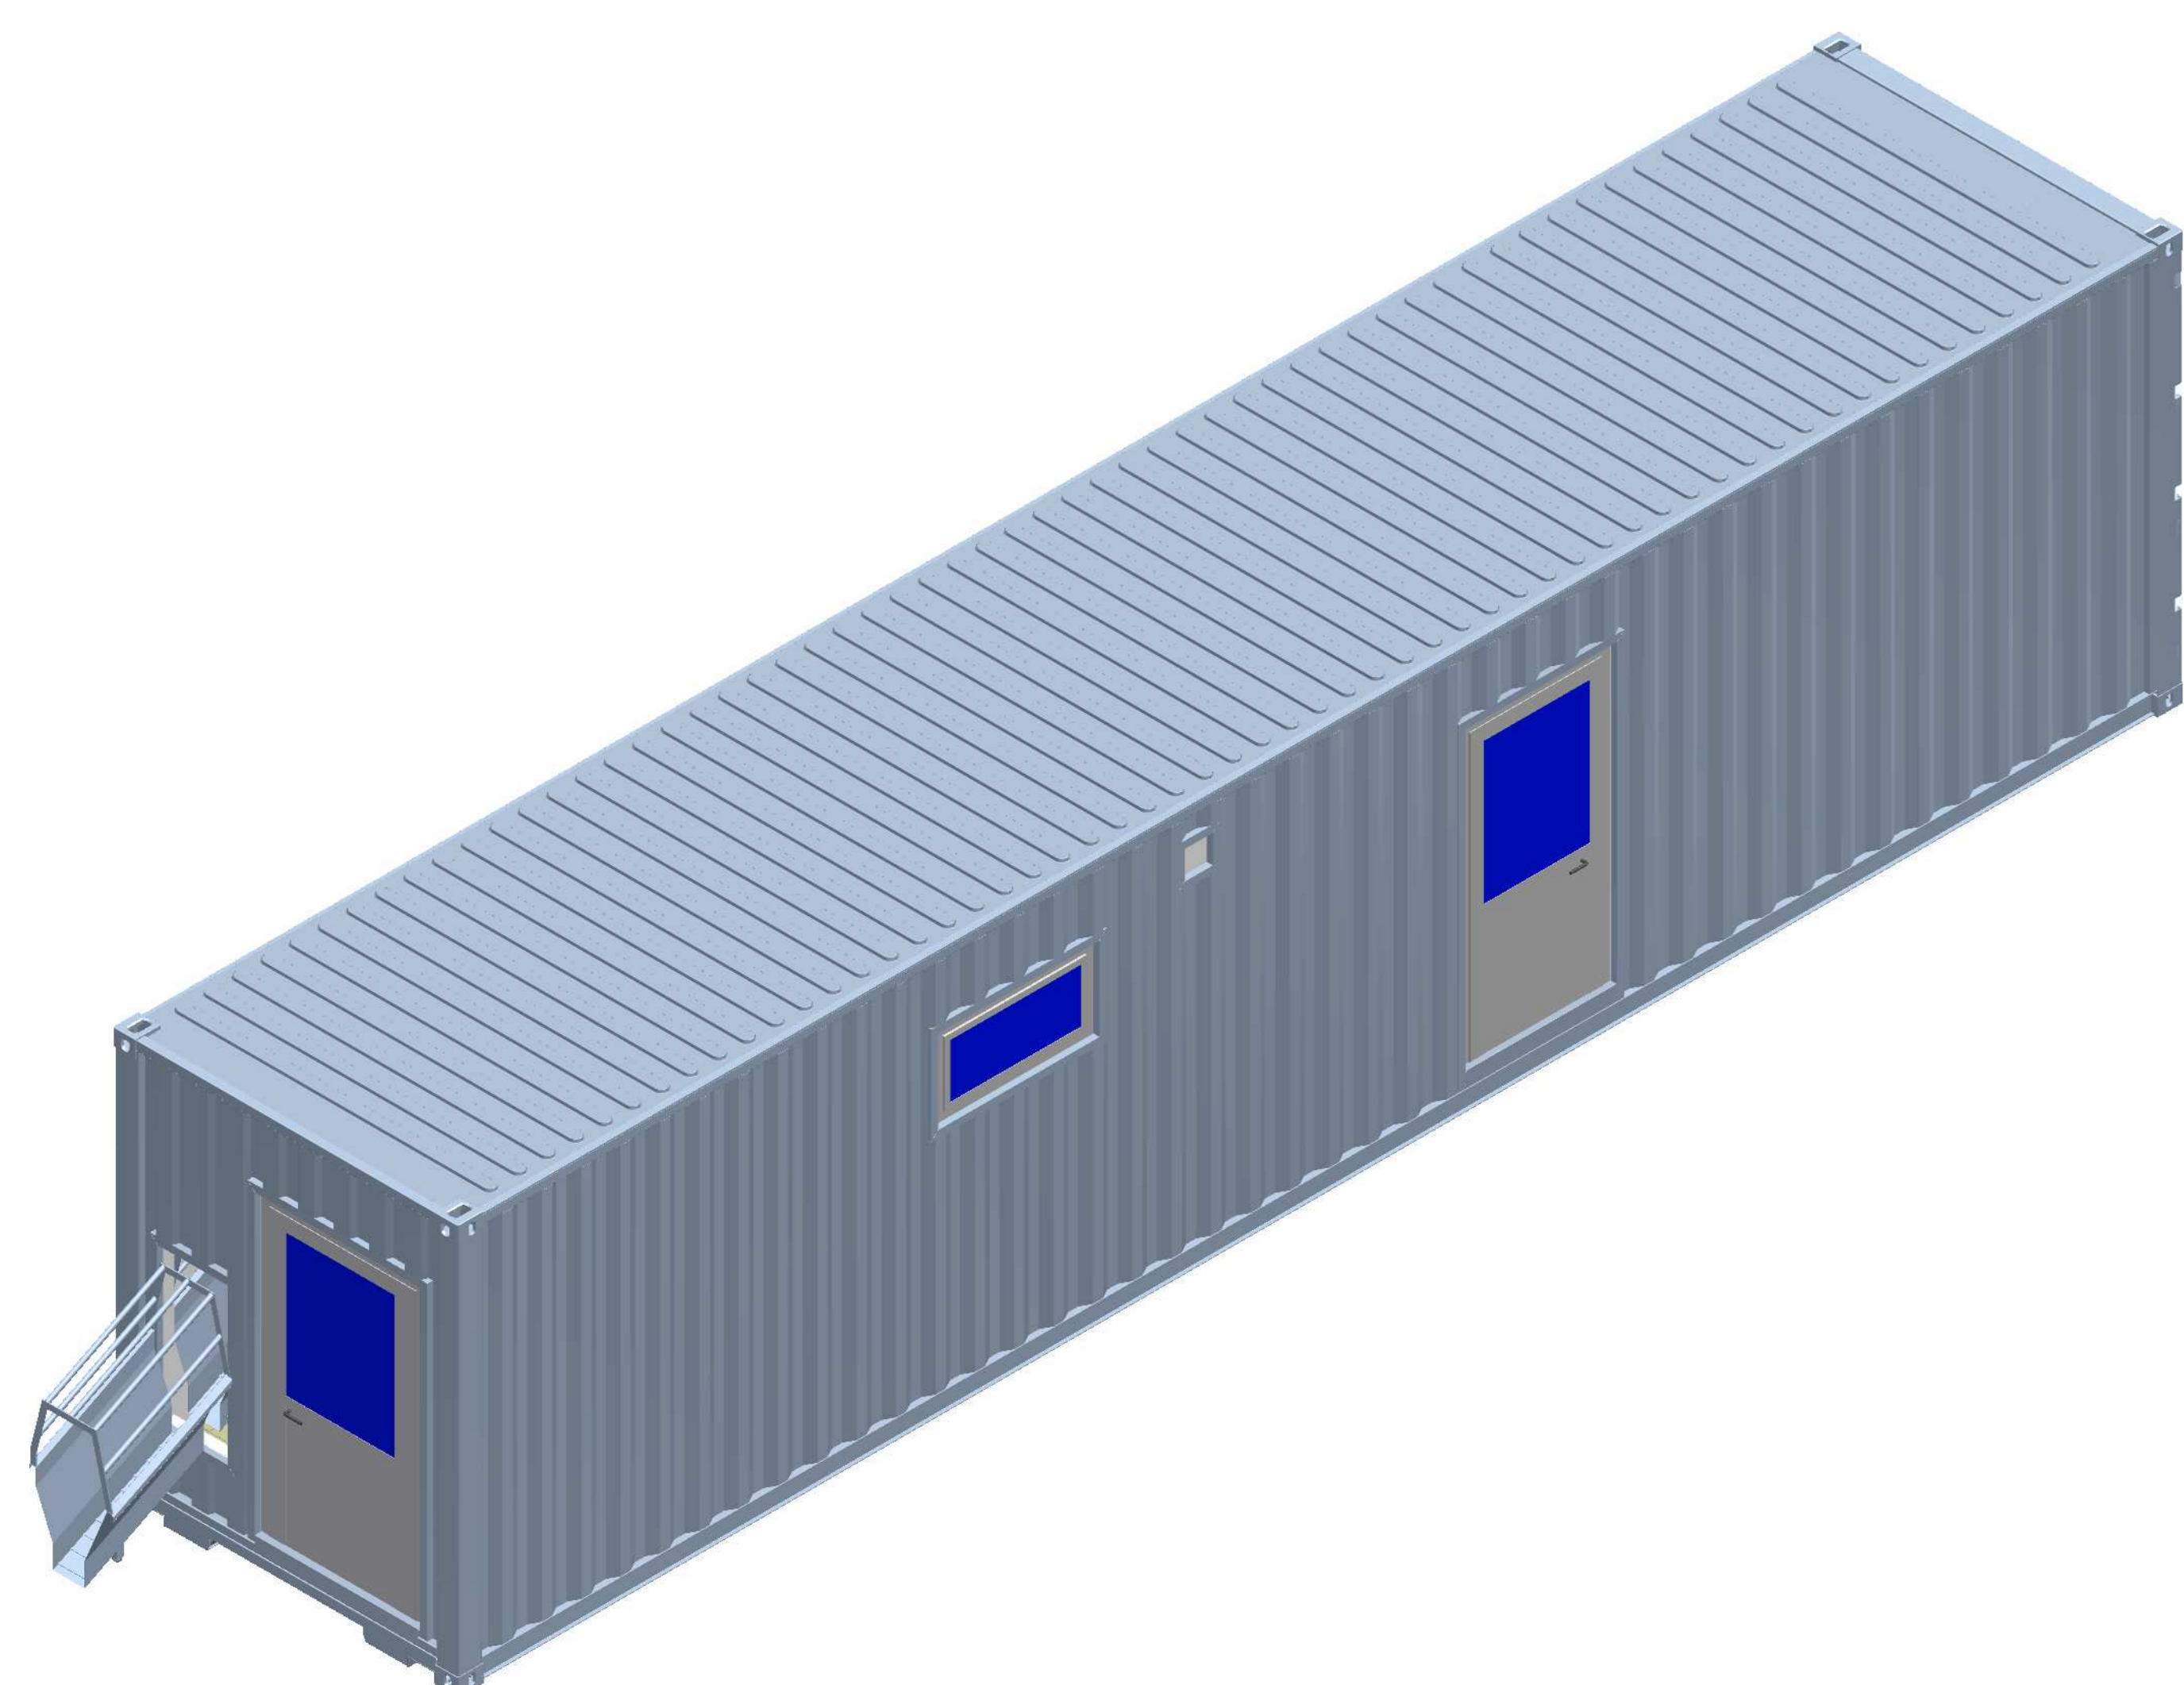

BOLOGNA ISO - Art. IM30I12010 Var. 0000

H int=2440 mm

DATE	SIGNATURE	SCALE	WEIGHT	MATERIAL
05/2022	Boris Malela	1 : 20		
 		BOLOGNA ISO XL		
<small>SELF GLOBE S.r.l. SEDE LEGALE: Via Piana, 42 - 62020 MONTE SAN MARTINO (MC) SEDE ROMA: Viale Giulio Cesare, 78 - 00192 ROMA www.selfglobe.com - info@selfglobe.com SELF GLOBE: ALL RIGHTS RESERVED</small>		Type: Impianto modulare macellazione suini		
		Art. IM30112010	Var. 0000	
<small>IN ACCORDANCE WITH THE LAW, WE RESERVE THE PROPERTY OF THIS DRAWING WITH BAN TO REPRODUCE IT OR MAKE IT KNOWN TO THIRD PARTIES OR COMPETITORS WITHOUT OUR WRITTEN PERMISSION</small>				