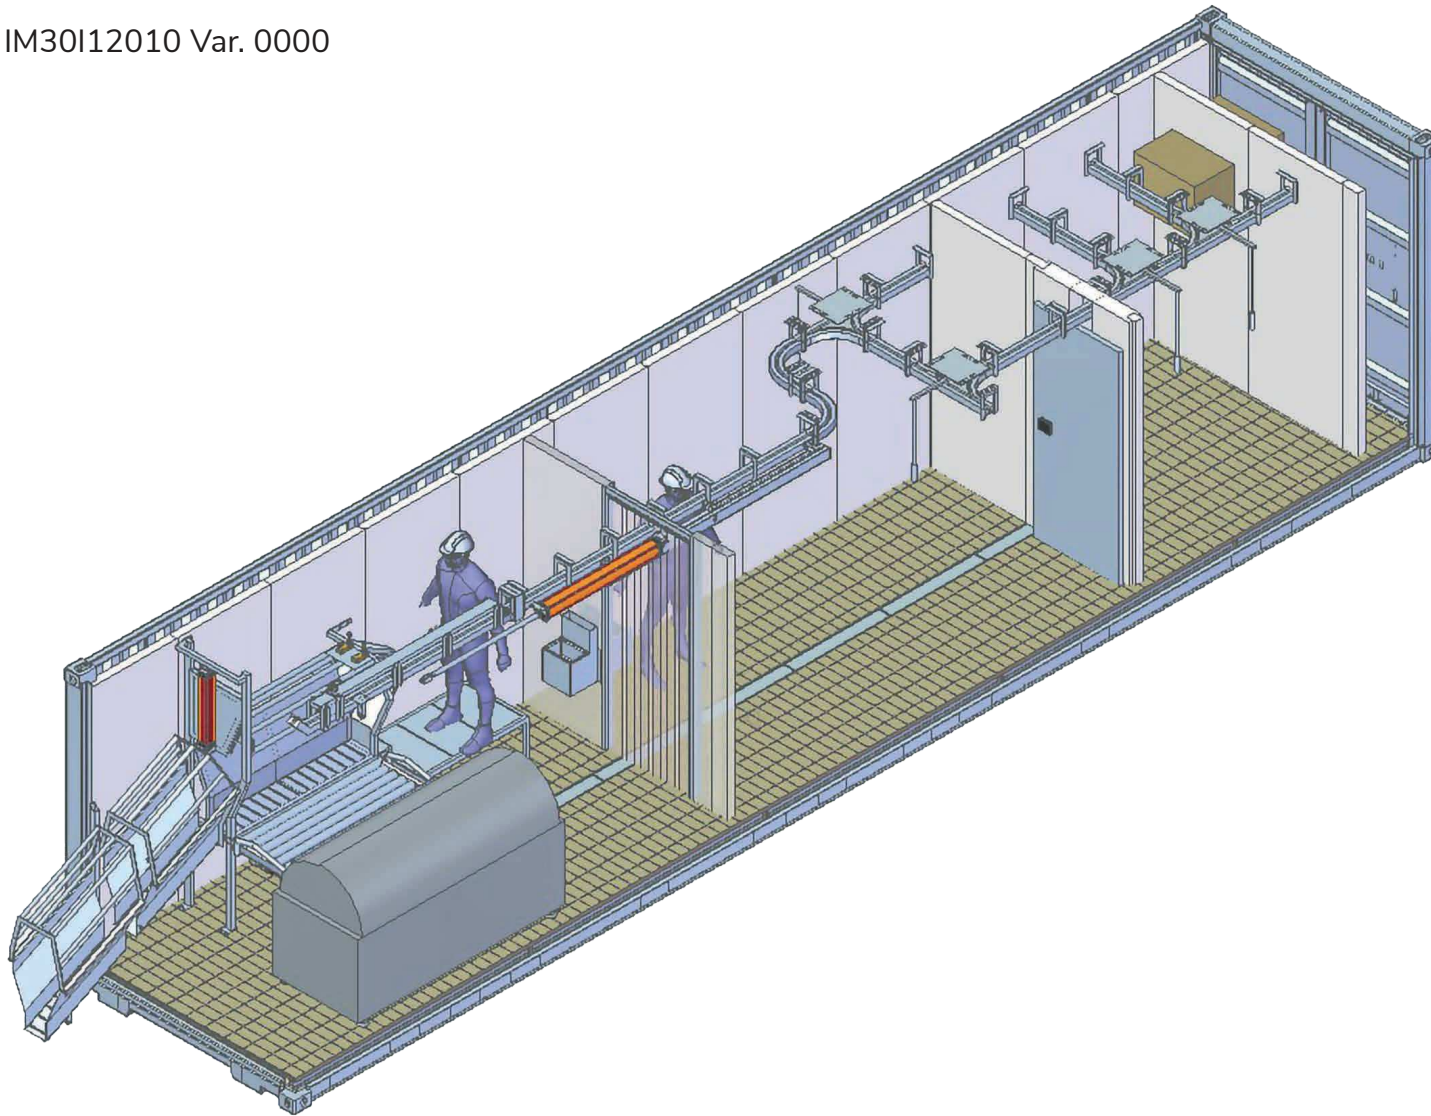

BOLOGNA ISO - Art. IM30I12010 Var. 0000

H int=2440 mm

DATE	SIGNATURE	SCALE	WEIGHT	MATERIAL
05/2022	Boris Malela	1 : 20		
 		BOLOGNA ISO XL		
<small>SELF GLOBE S.r.l. SEDE LEGALE: Via Piana, 42 - 62020 MONTE SAN MARTINO (MC) SEDE ROMA: Viale Giulio Cesare, 78 - 00192 ROMA www.selfglobe.com - info@selfglobe.com SELF GLOBE: ALL RIGHTS RESERVED</small>		Type: Impianto modulare macellazione suini		
		Art. IM30112010	Var. 0000	
<small>IN ACCORDANCE WITH THE LAW, WE RESERVE THE PROPERTY OF THIS DRAWING WITH BAN TO REPRODUCE IT OR MAKE IT KNOWN TO THIRD PARTIES OR COMPETITORS WITHOUT OUR WRITTEN PERMISSION</small>				