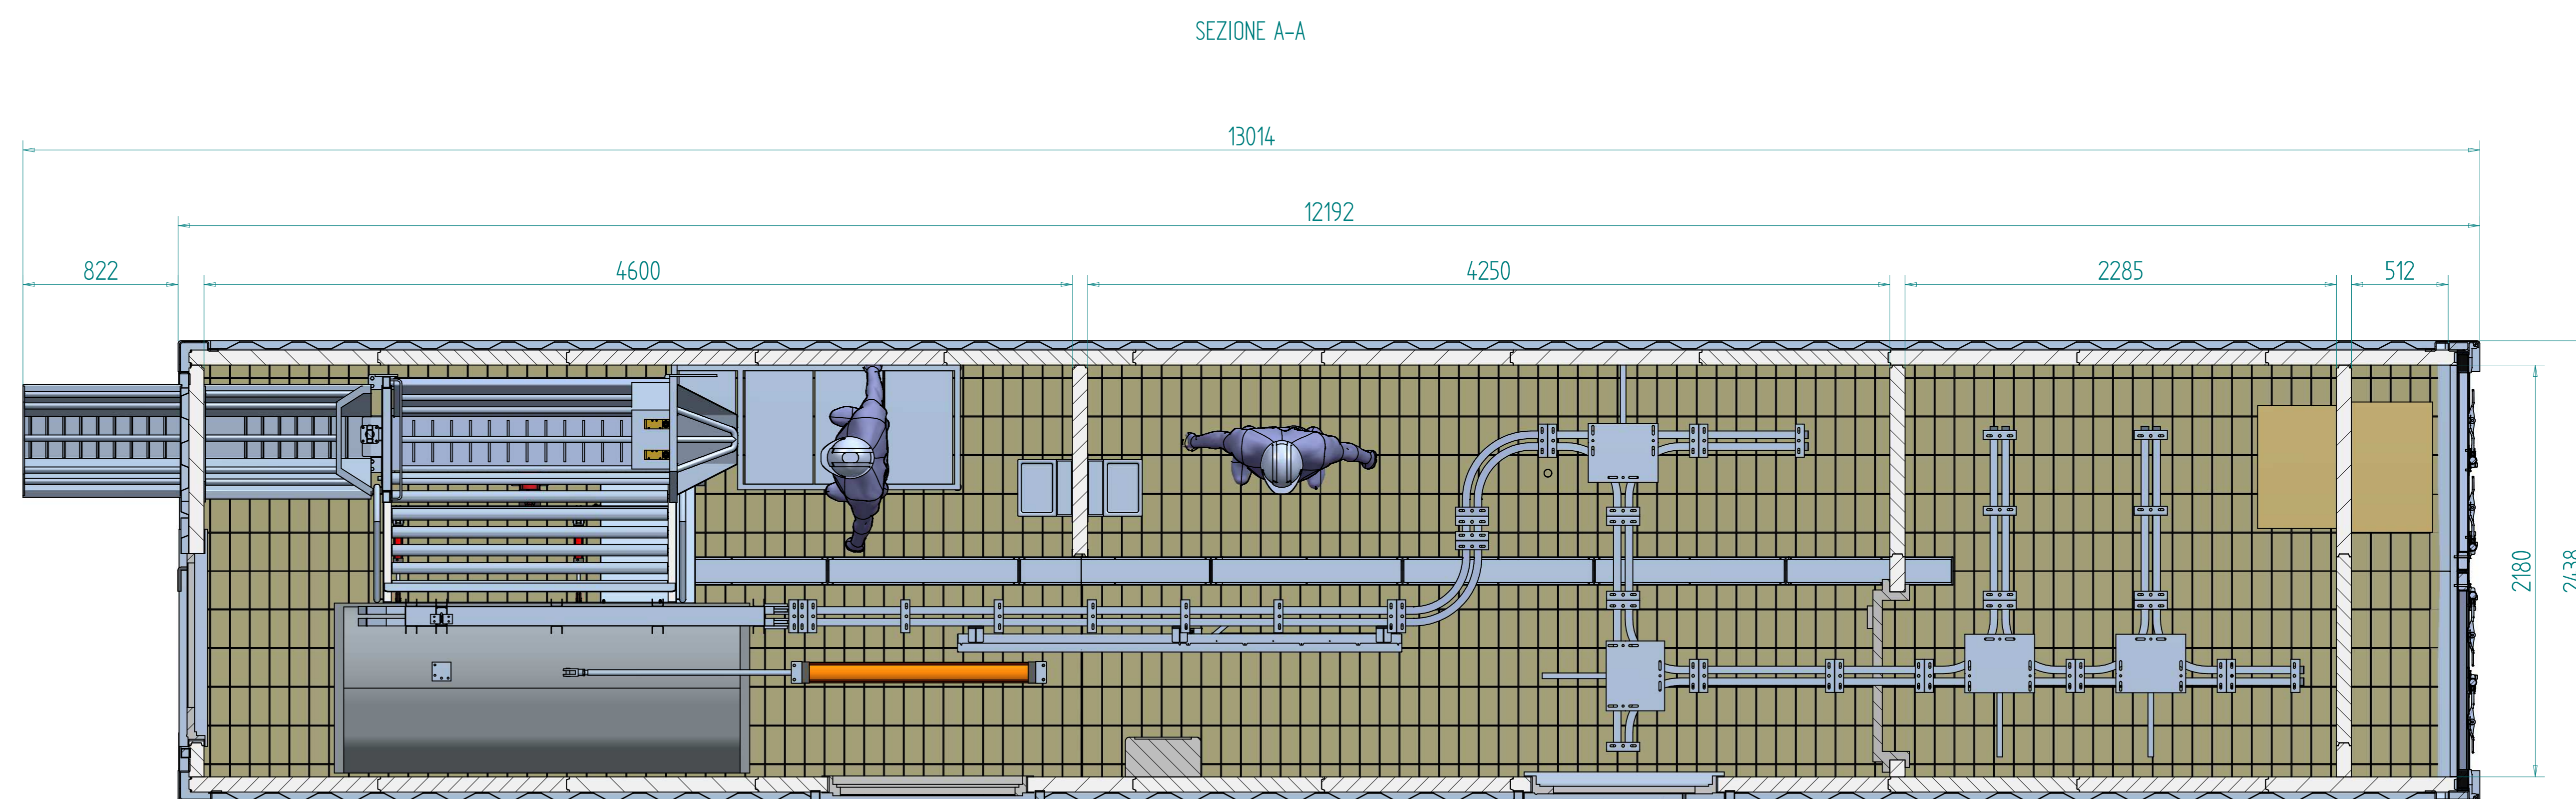

BOLOGNA ISO - Art. IM30I12010 Var. 0000

H int=2440 mm

DATE	SIGNATURE	SCALE	WEIGHT	MATERIAL
05/2022	Boris Malela	1 : 20		
 		BOLOGNA ISO XL		
<small>SELF GLOBE S.r.l. SEDE LEGALE: Via Piana, 42 - 62020 MONTE SAN MARTINO (MC) SEDE ROMA: Viale Giulio Cesare, 78 - 00192 ROMA www.selfglobe.com - info@selfglobe.com SELF GLOBE: ALL RIGHTS RESERVED</small>		Type: Impianto modulare macellazione suini		
		Art. IM30112010	Var. 0000	
<small>IN ACCORDANCE WITH THE LAW, WE RESERVE THE PROPERTY OF THIS DRAWING WITH BAN TO REPRODUCE IT OR MAKE IT KNOWN TO THIRD PARTIES OR COMPETITORS WITHOUT OUR WRITTEN PERMISSION</small>				