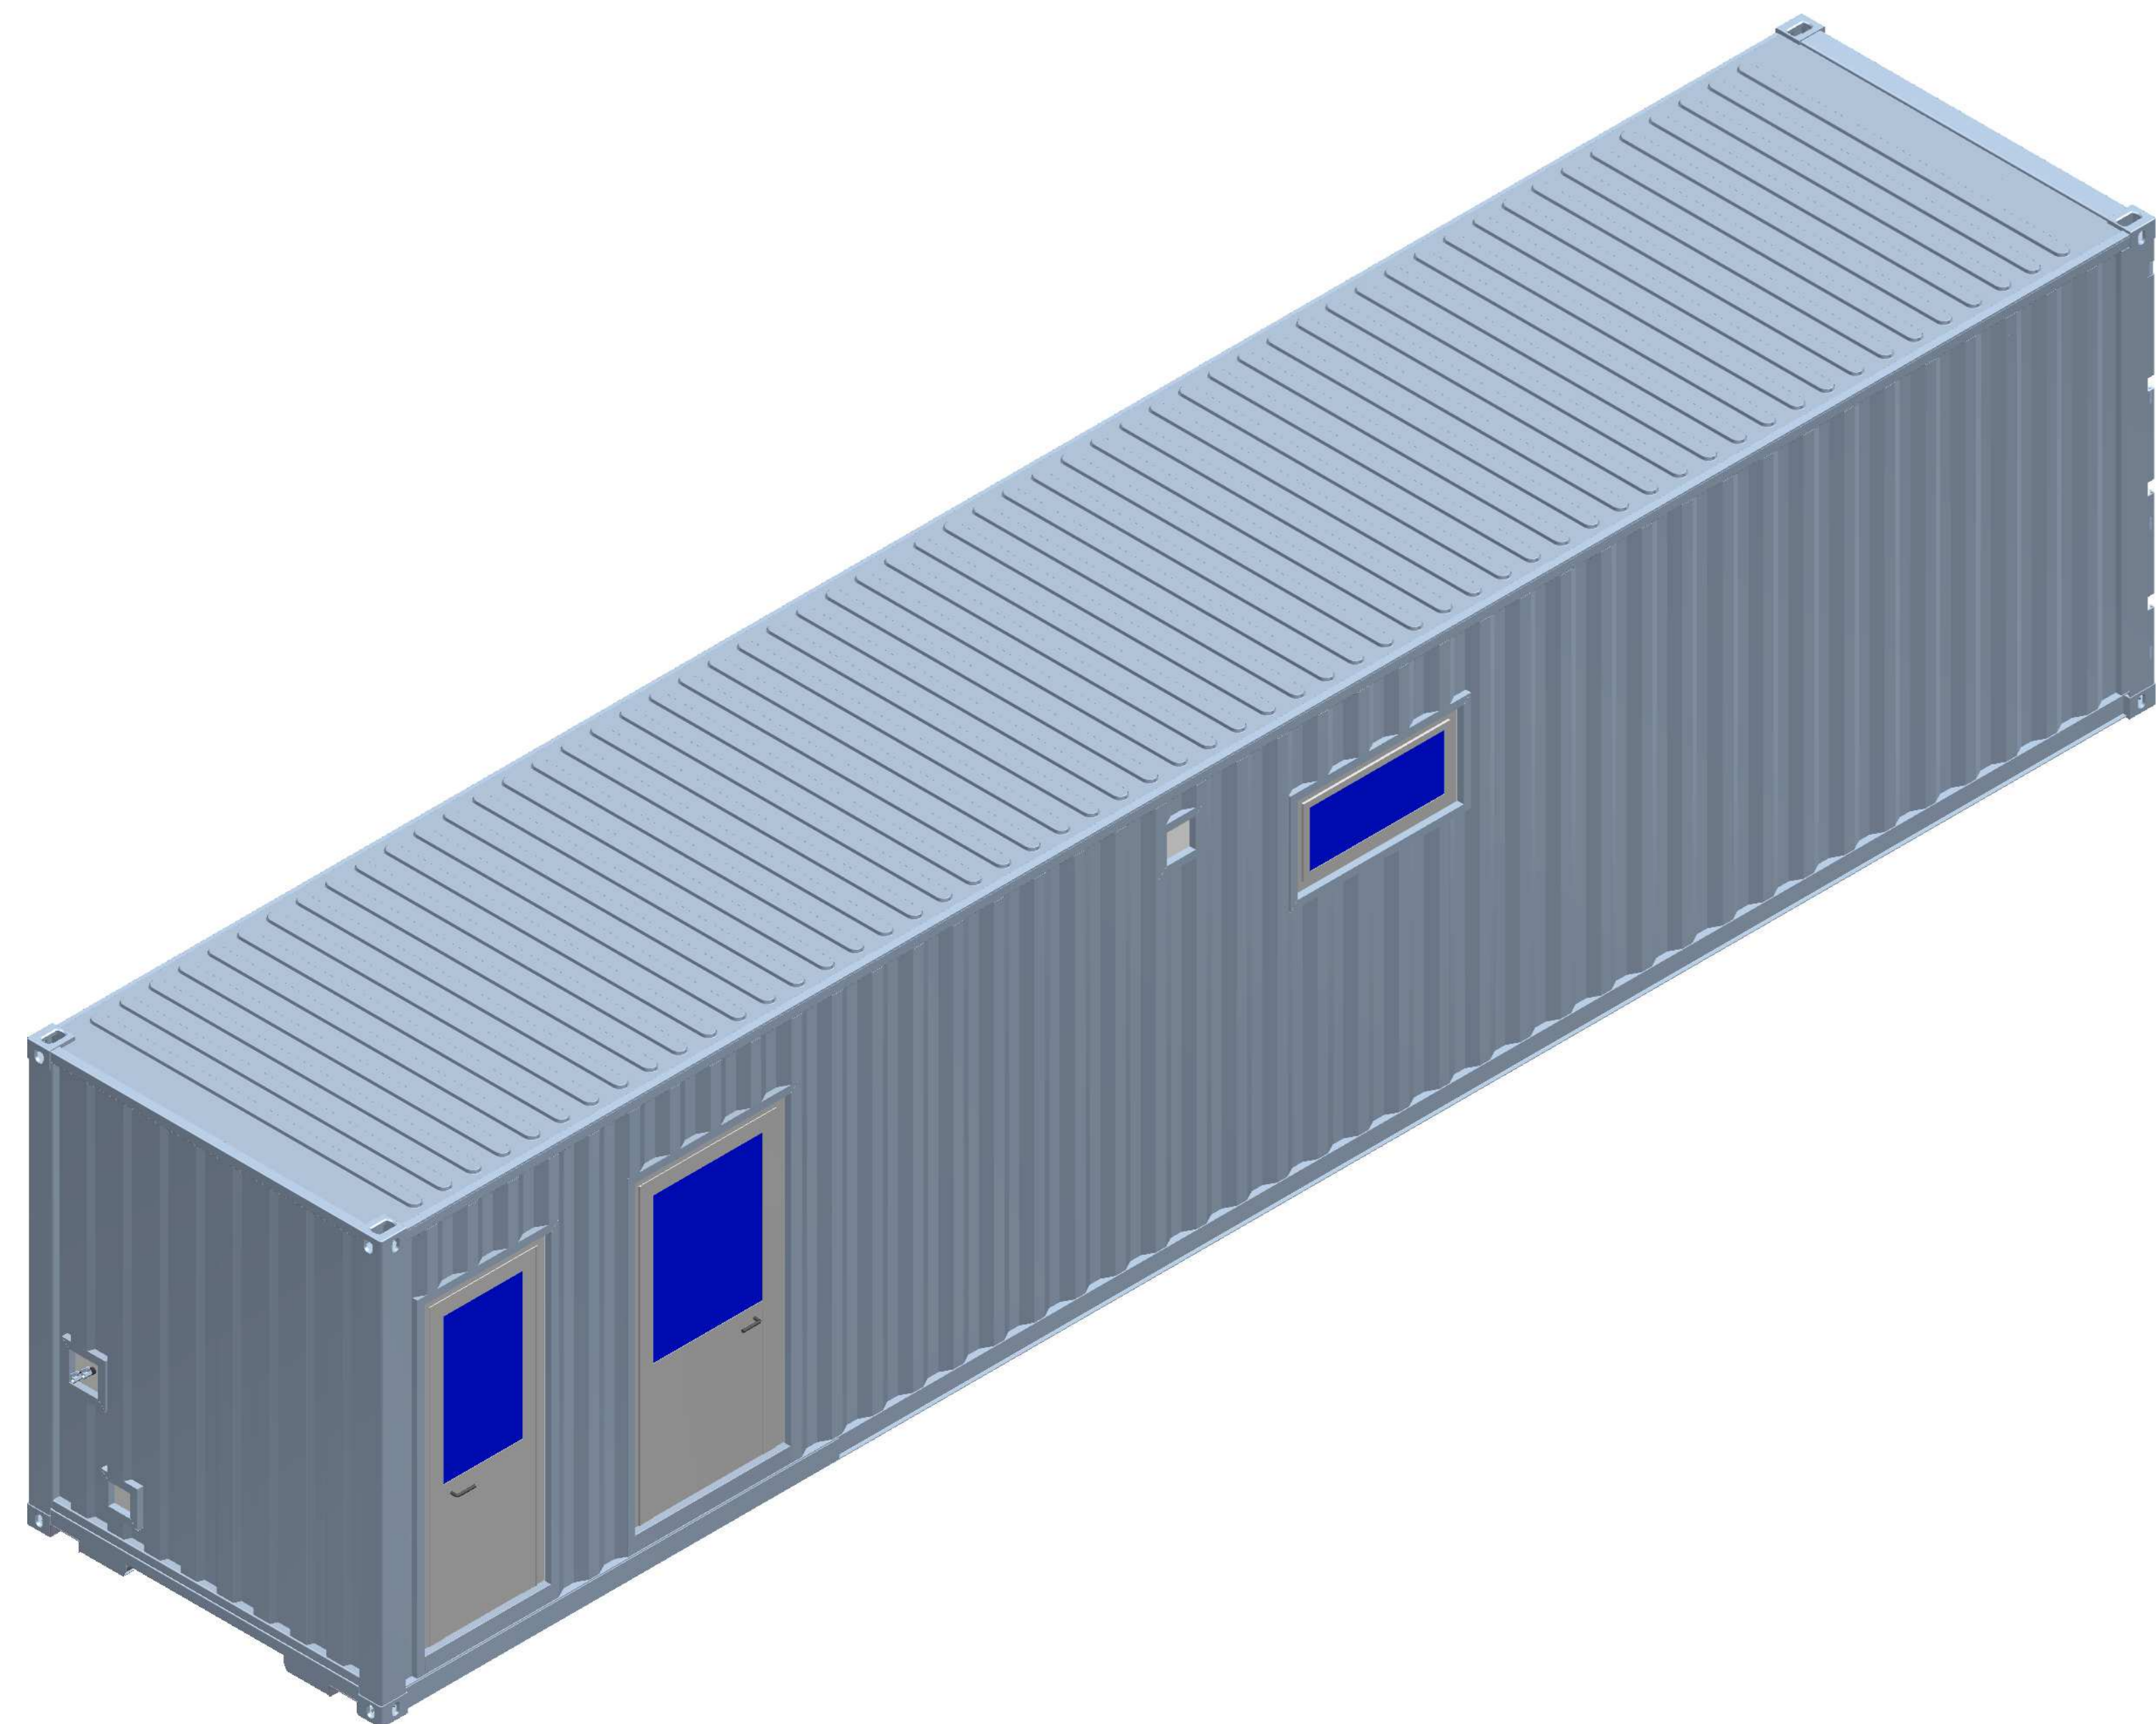

MILANO ISO XL - Art. IM40I12010 Var. 0040

IN ACCORDANCE WITH THE LAW, WE RESERVE THE PROPERTY OF THIS DRAWING WITH BAN TO REPRODUCE IT OR MAKE IT KNOWN TO THIRD PARTIES OR COMPETITORS WITHOUT OUR WRITTEN PERMISSION.

DATE	SIGNATURE	SCALE	WEIGHT	MATERIAL
17/06/22	BORGIA MALEA	1:20	NO	NO
selfglobe by SINT <small>SELF GLOBE S.p.A. - VIA PIANA, 42 - 02020 MONTE SAN MARTINO (MC) SEDE LEGALE - VIA PIANA, 42 - 02020 MONTE SAN MARTINO (MC) SEDE ROMA - VIA GIULIO CESARE, 76 - 00192 ROMA www.selfglobe.com - info@selfglobe.com</small>		MILANO ISO 31 Type Impianto modulare lavazzone Art. 04/02/010 102/0510		
<small>IN ACCORDANCE WITH THE LAW, WE RESERVE THE PROPERTY OF THIS DRAWING WITH BANTO REPRODUCE IT OR MAKE IT KNOWN TO THIRD PARTIES OR COMPETITORS WITHOUT OUR WRITTEN PERMISSION</small>				