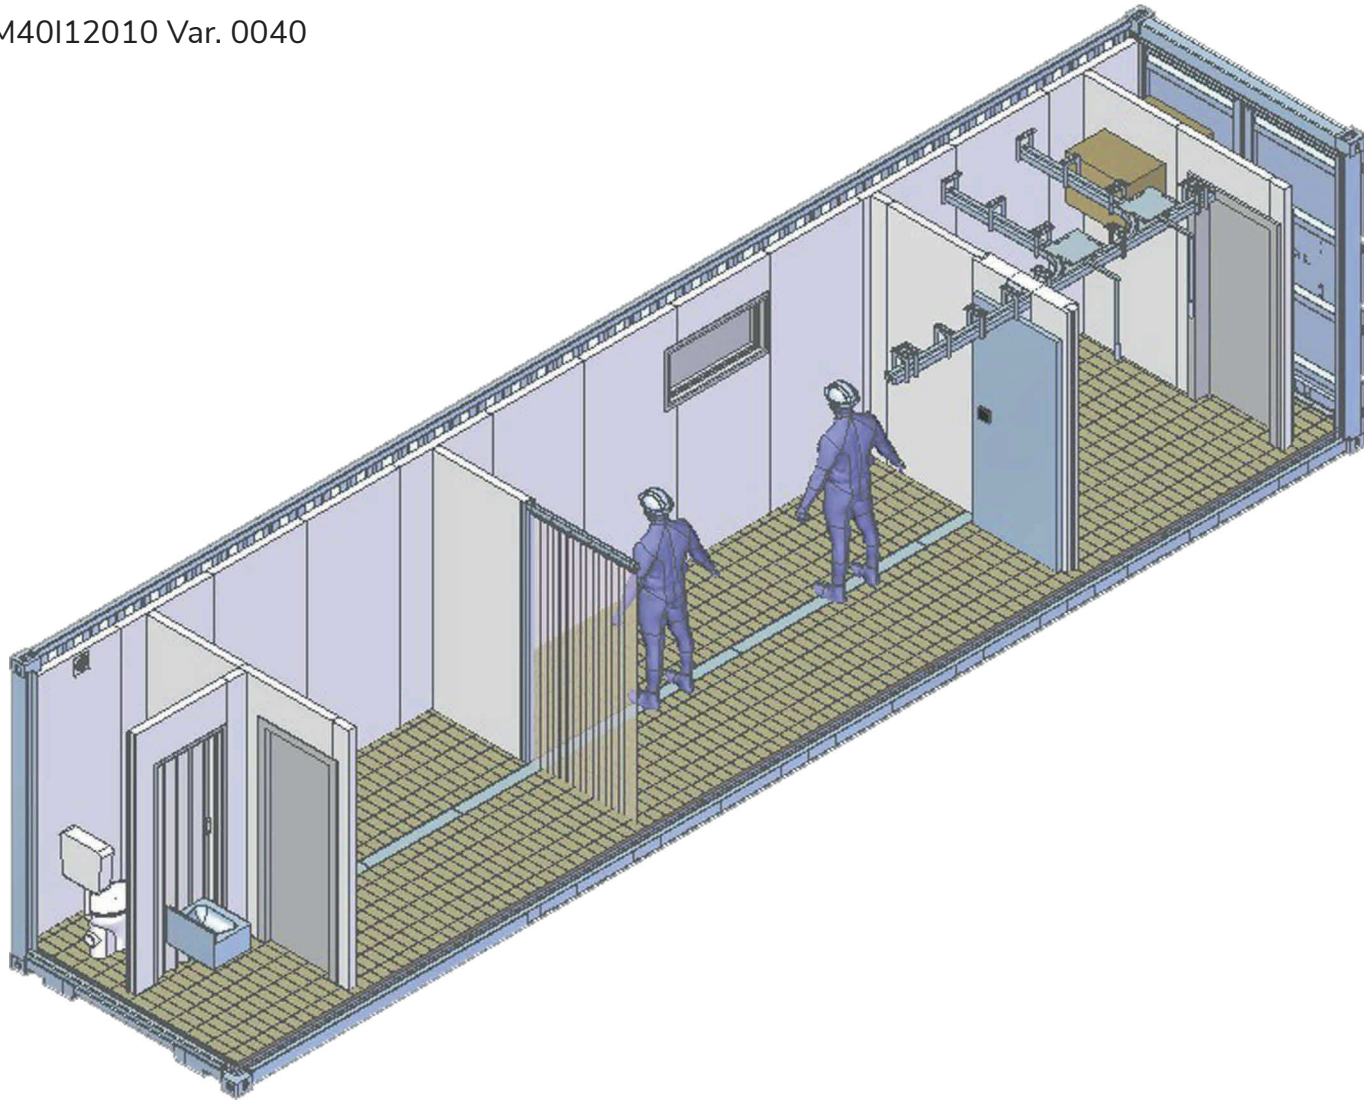

MILANO ISO XL - Art. IM40I12010 Var. 0040

IN ACCORDANCE WITH THE LAW, WE RESERVE THE PROPERTY OF THIS DRAWING WITH BAN TO REPRODUCE IT OR MAKE IT KNOWN TO THIRD PARTIES OR COMPETITORS WITHOUT OUR WRITTEN PERMISSION.