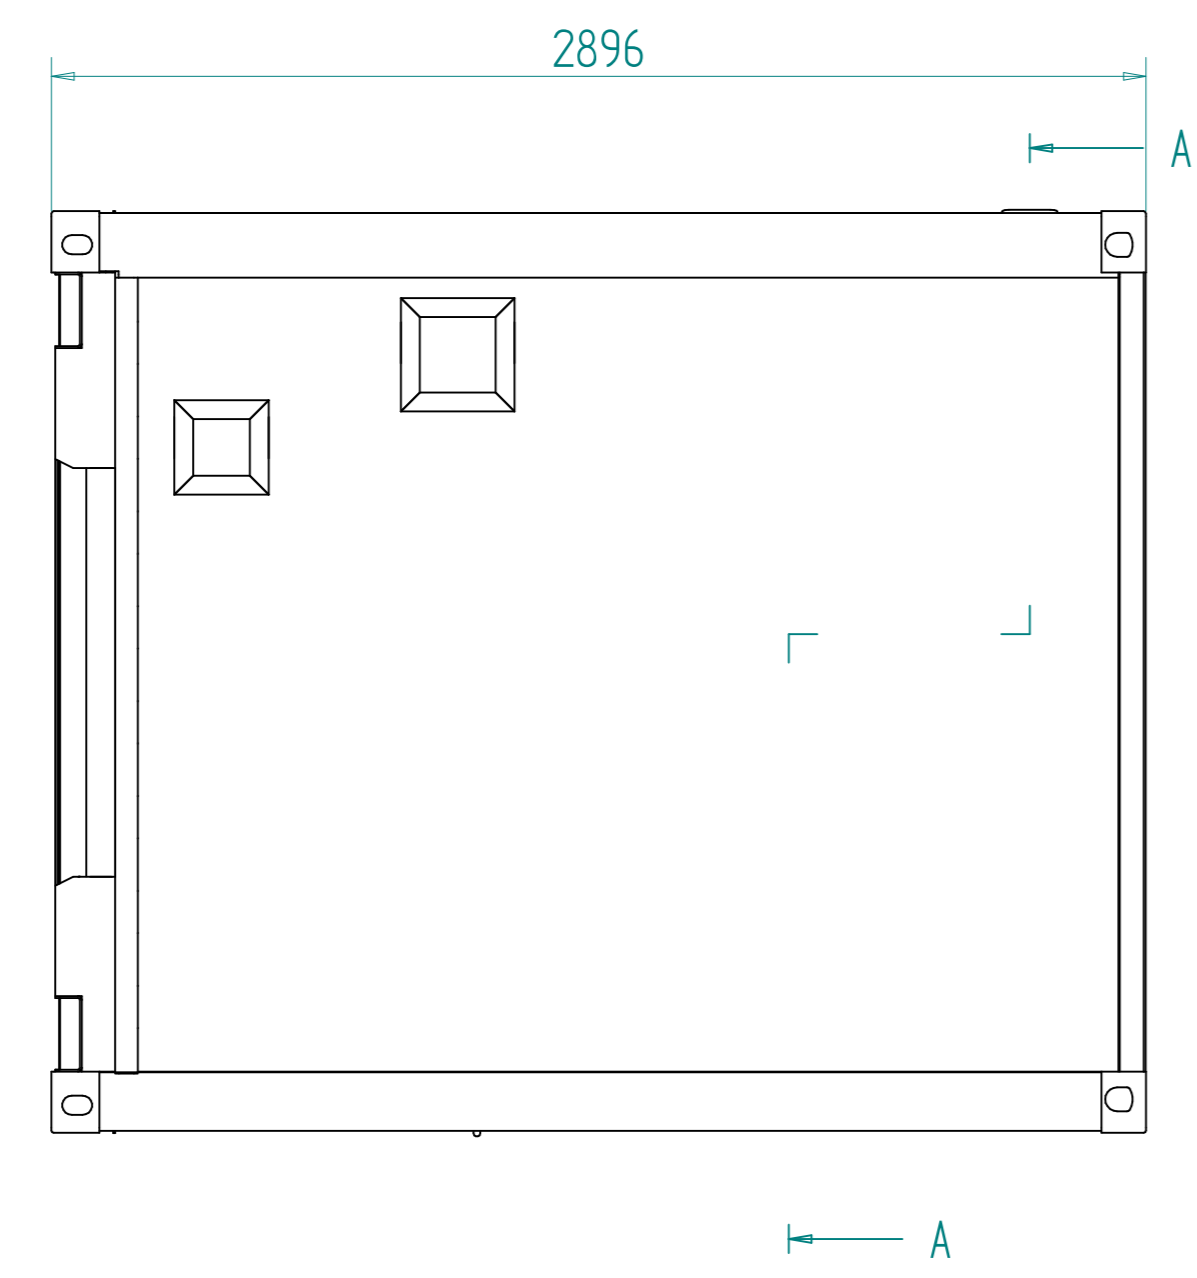

MILANO ISO XL - Art. IM40I12010 Var. 0040

IN ACCORDANCE WITH THE LAW, WE RESERVE THE PROPERTY OF THIS DRAWING WITH BAN TO REPRODUCE IT OR MAKE IT KNOWN TO THIRD PARTIES OR COMPETITORS WITHOUT OUR WRITTEN PERMISSION.

DATE	SIGNATURE	SCALE	WEIGHT	MATERIAL
17/06/22	BORGIA MALEA	1:20	NO	NO
selfglobe by SINT <small>SELF GLOBE S.p.A. - VIA PIANA, 42 - 02020 MONTE SAN MARTINO (MC) SEDE LEGALE - VIA PIANA, 42 - 02020 MONTE SAN MARTINO (MC) SEDE ROMA - VIA GIULIO CESARE, 76 - 00192 ROMA www.selfglobe.com - info@selfglobe.com</small>		MILANO ISO 31 Type Impianto modulare lavazzone Art. 04/02/010 102/0510		
<small>IN ACCORDANCE WITH THE LAW, WE RESERVE THE PROPERTY OF THIS DRAWING WITH BANTO REPRODUCE IT OR MAKE IT KNOWN TO THIRD PARTIES OR COMPETITORS WITHOUT OUR WRITTEN PERMISSION</small>				