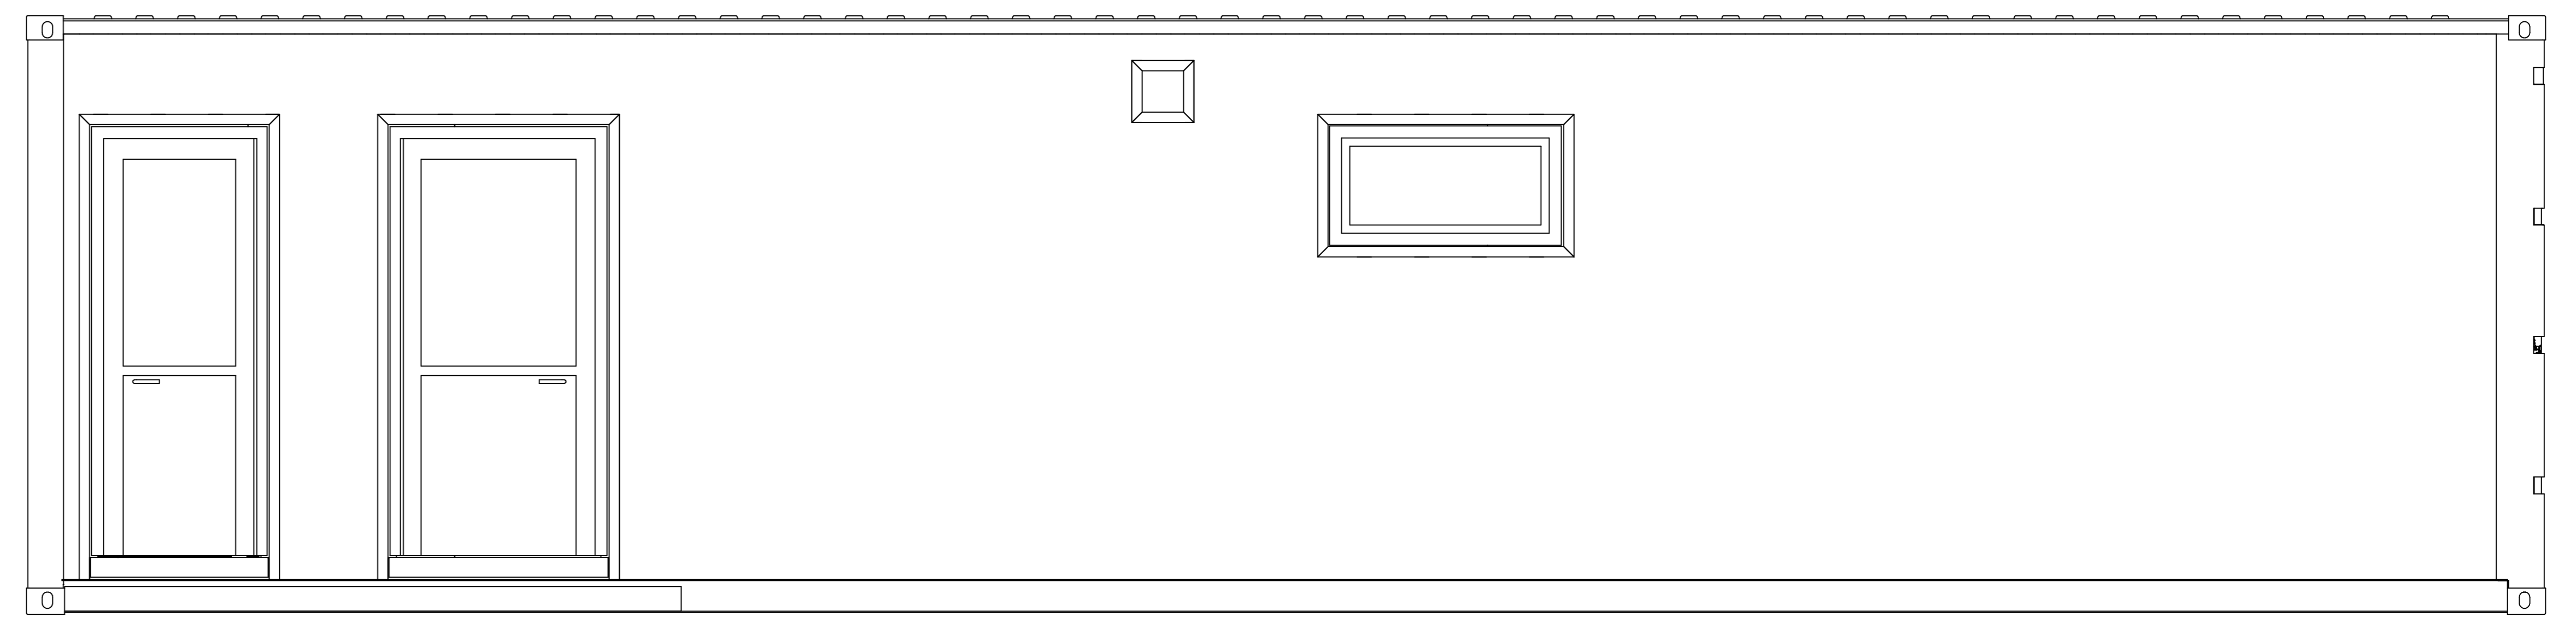

MILANO ISO XL - Art. IM40I12010 Var. 0040

IN ACCORDANCE WITH THE LAW, WE RESERVE THE PROPERTY OF THIS DRAWING WITH BAN TO REPRODUCE IT OR MAKE IT KNOWN TO THIRD PARTIES OR COMPETITORS WITHOUT OUR WRITTEN PERMISSION.

DATE	SIGNATURE	SCALE	WEIGHT	MATERIAL
17/06/22	BORGIA MALEA	1:20	NO	NO
selfglobe by SINT <small>SELF GLOBE S.p.A. - VIA PIANA, 42 - 02020 MONTE SAN MARTINO (MC) SEDE LEGALE - VIA PIANA, 42 - 02020 MONTE SAN MARTINO (MC) SEDE ROMA - VIA GIULIO CESARE, 76 - 00192 ROMA www.selfglobe.com - info@selfglobe.com</small>		MILANO ISO 31 Type Impianto modulare lavazzone Art. 04/02/010 102/0510		
<small>IN ACCORDANCE WITH THE LAW, WE RESERVE THE PROPERTY OF THIS DRAWING WITH BANTO REPRODUCE IT OR MAKE IT KNOWN TO THIRD PARTIES OR COMPETITORS WITHOUT OUR WRITTEN PERMISSION</small>				