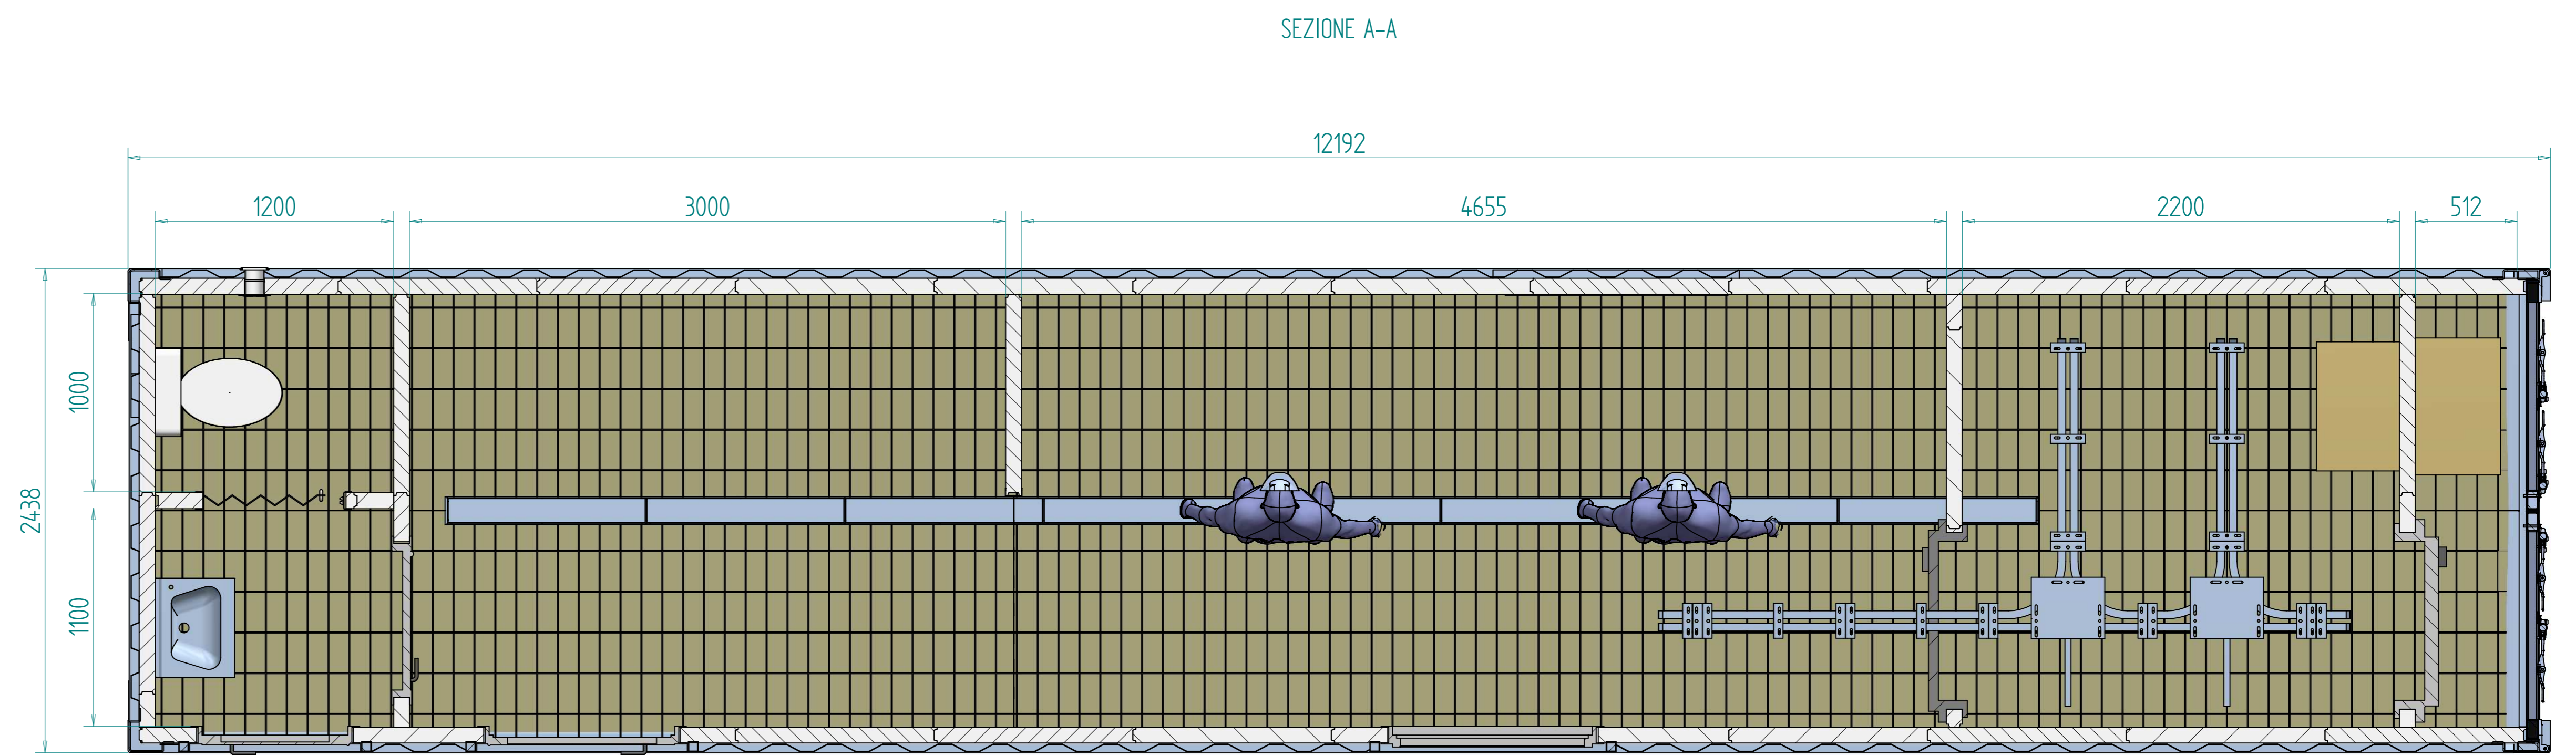

MILANO ISO XL - Art. IM40I12010 Var. 0040

IN ACCORDANCE WITH THE LAW, WE RESERVE THE PROPERTY OF THIS DRAWING WITH BAN TO REPRODUCE IT OR MAKE IT KNOWN TO THIRD PARTIES OR COMPETITORS WITHOUT OUR WRITTEN PERMISSION.

DATE	SIGNATURE	SCALE	WEIGHT	MATERIAL
17/06/22	BORGIA MALEA	1:20	NO	NO
selfglobe by SINT <small>SELF GLOBE S.p.A. - VIA PIANA, 42 - 02020 MONTE SAN MARTINO (MC) SEDE LEGALE - VIA PIANA, 42 - 02020 MONTE SAN MARTINO (MC) SEDE ROMA - VIA GIULIO CESARE, 76 - 00192 ROMA www.selfglobe.com - info@selfglobe.com</small>		MILANO ISO 31 Type Impianto modulare lavazzone Art. 04/02/010 102/0510		
<small>IN ACCORDANCE WITH THE LAW, WE RESERVE THE PROPERTY OF THIS DRAWING WITH BANTO REPRODUCE IT OR MAKE IT KNOWN TO THIRD PARTIES OR COMPETITORS WITHOUT OUR WRITTEN PERMISSION</small>				