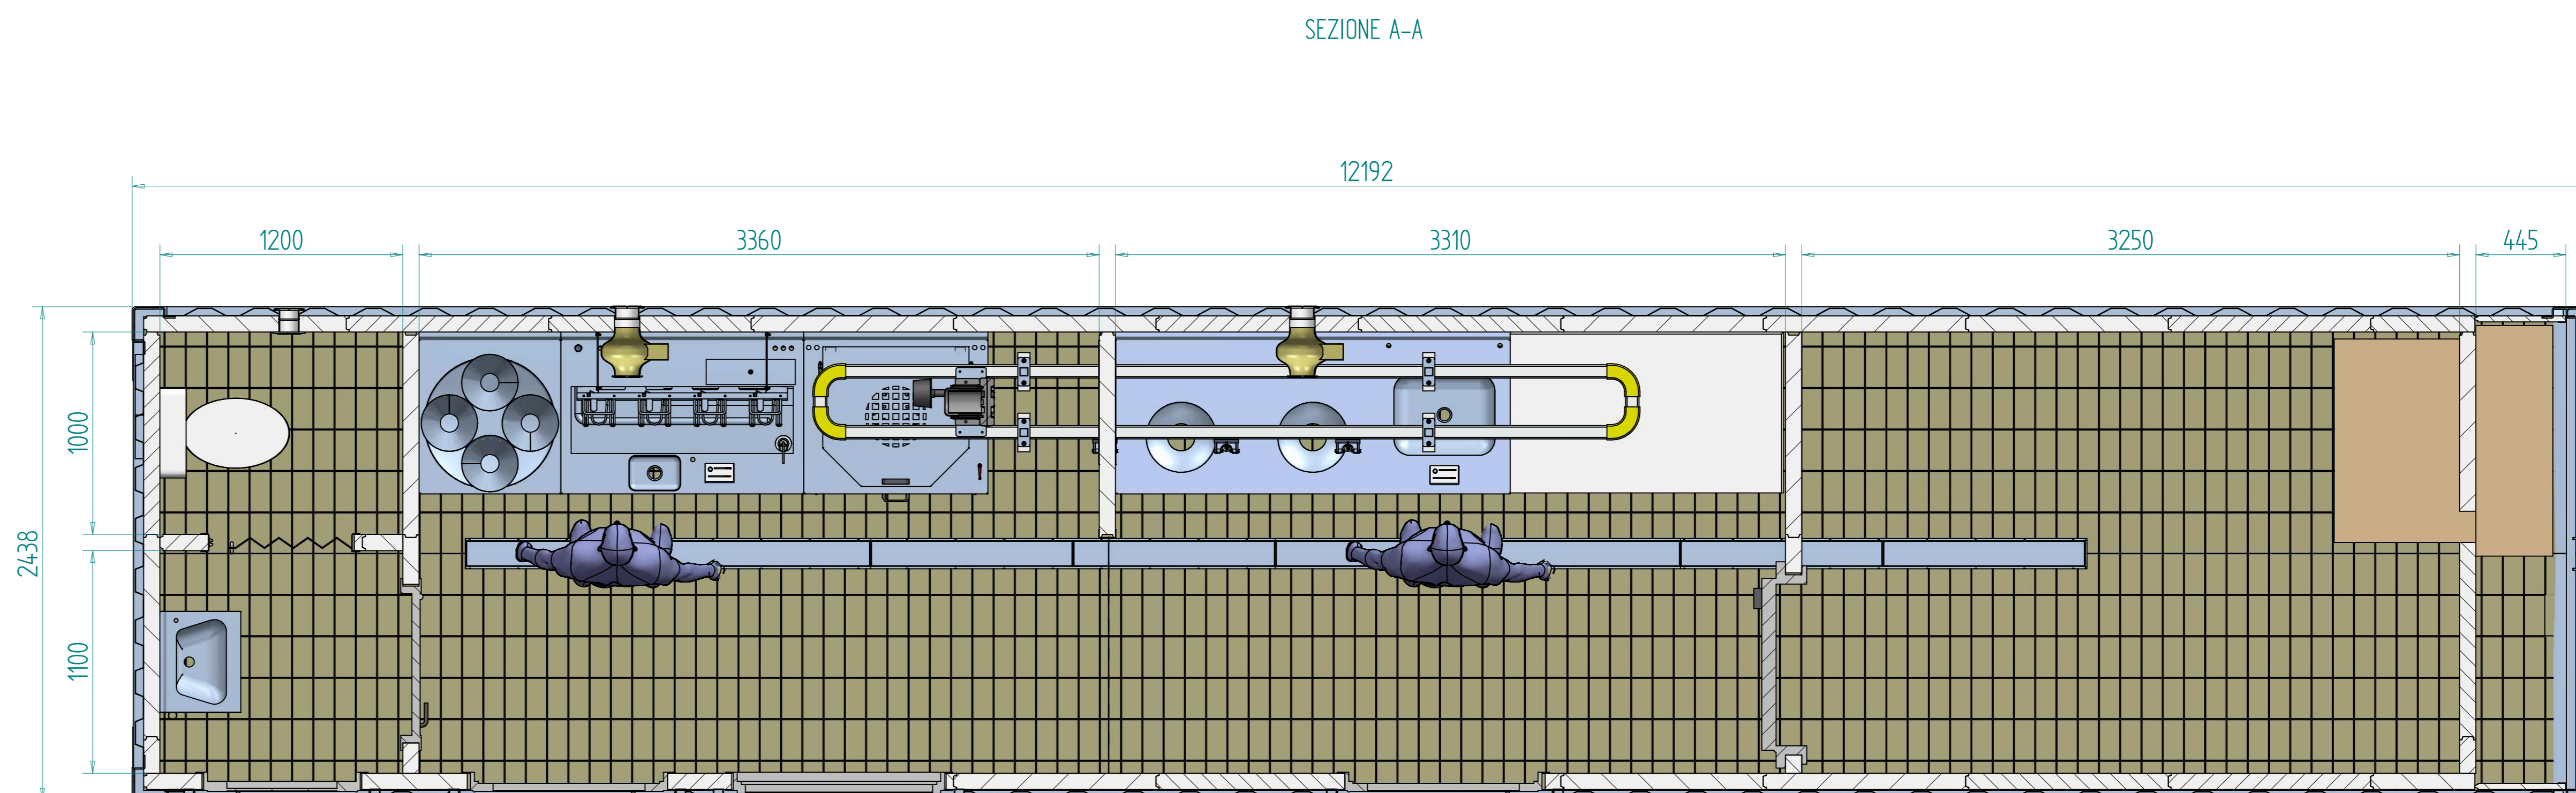

VERONA ISO XL - Art. IM15I12010 Var. 0040

Hint=2440 mm

DATE	SIGNATURE	SCALE	WEIGHT	MATERIAL
16/06/22	BORIS MALEA	1:20	NO	NO
selfglobe by SINT <small>SELF GLOBE S.p.A. SEDE LEGALE: Via Piana, 42 - 62020 MONTE SAN MARTINO (MC) SEDE ROMA: Via Giulio Cesare, 70 - 00192 ROMA www.selfglobe.com - info@selfglobe.com</small>		<small>VERONA ISO XI</small> <small>Type impianto modulare macellazione polli</small> <small>Art. 815/2210</small>		
<small>IN ACCORDANCE WITH THE LAW, WE RESERVE THE PROPERTY OF THIS DRAWING WITH BANNED REPRODUCE IT OR MAKE IT KNOWN TO THIRD PARTIES OR COMPETITORS WITHOUT OUR WRITTEN PERMISSION</small>				