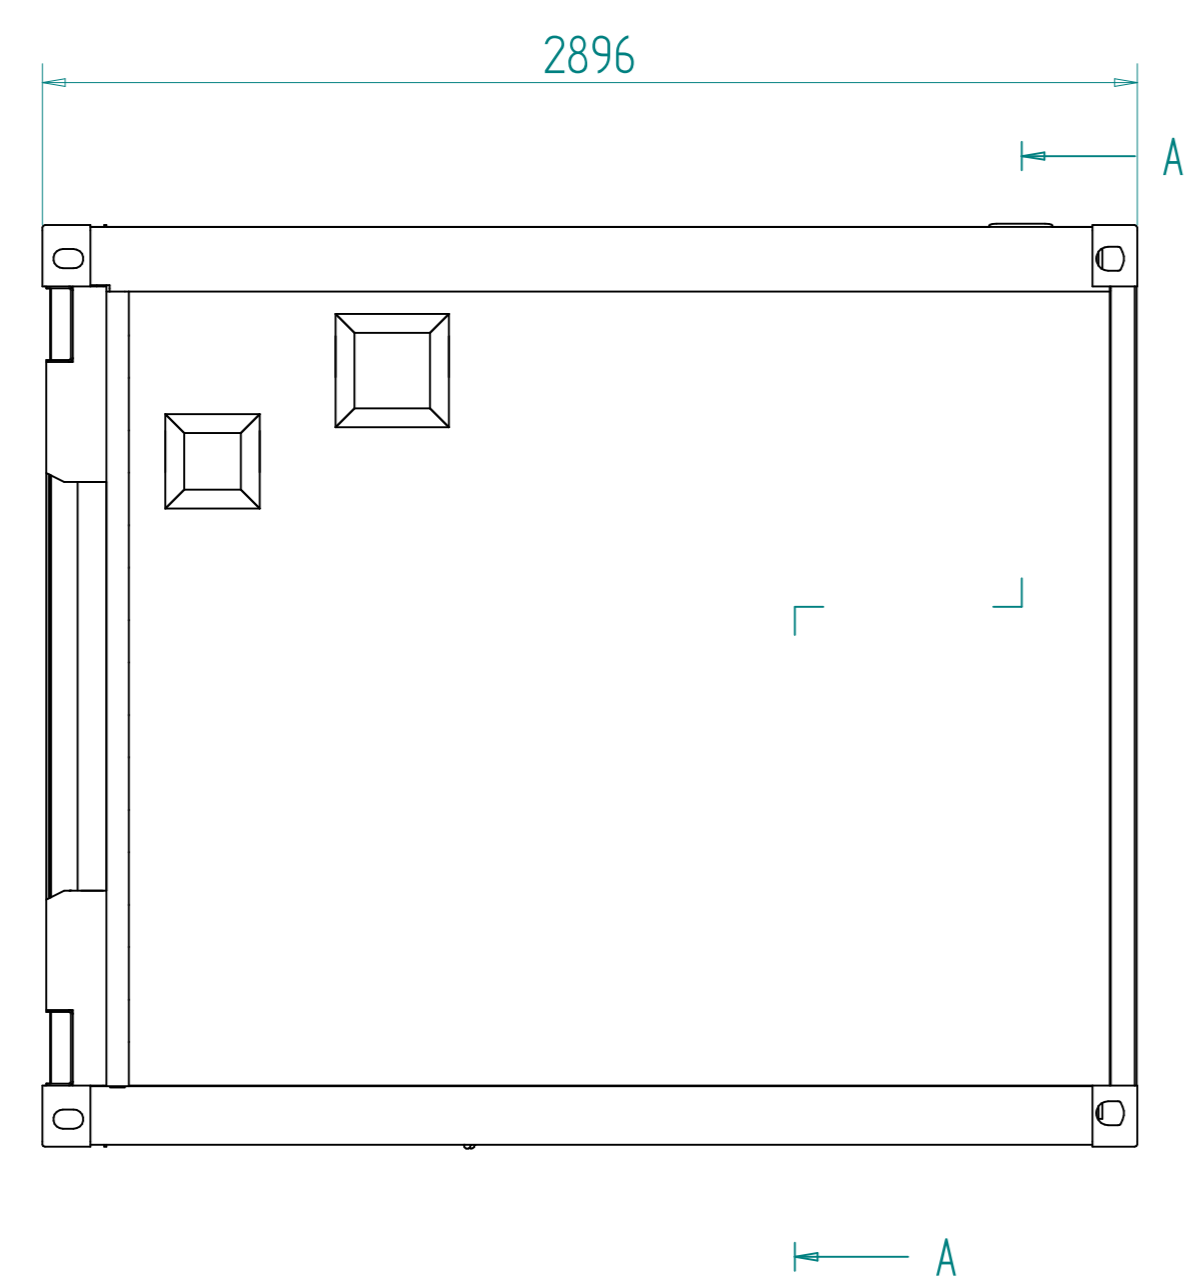

VERONA ISO XL - Art. IM15I12010 Var. 0040

Hint=2440 mm

DATE	SIGNATURE	SCALE	WEIGHT	MATERIAL
16/06/22	BORIS MALEA	1:20	NO	NO
selfglobe by SINT <small>SELF GLOBE S.p.A. SEDE LEGALE: Via Piana, 42 - 62020 MONTE SAN MARTINO (MC) SEDE ROMA: Via Giulio Cesare, 70 - 00192 ROMA www.selfglobe.com - info@selfglobe.com</small>		<small>VERONA ISO XI</small> <small>Type impianto modulare macellazione polli</small> <small>Art. 815/2210</small>		
<small>IN ACCORDANCE WITH THE LAW, WE RESERVE THE PROPERTY OF THIS DRAWING WITH BANNED REPRODUCE IT OR MAKE IT KNOWN TO THIRD PARTIES OR COMPETITORS WITHOUT OUR WRITTEN PERMISSION</small>				