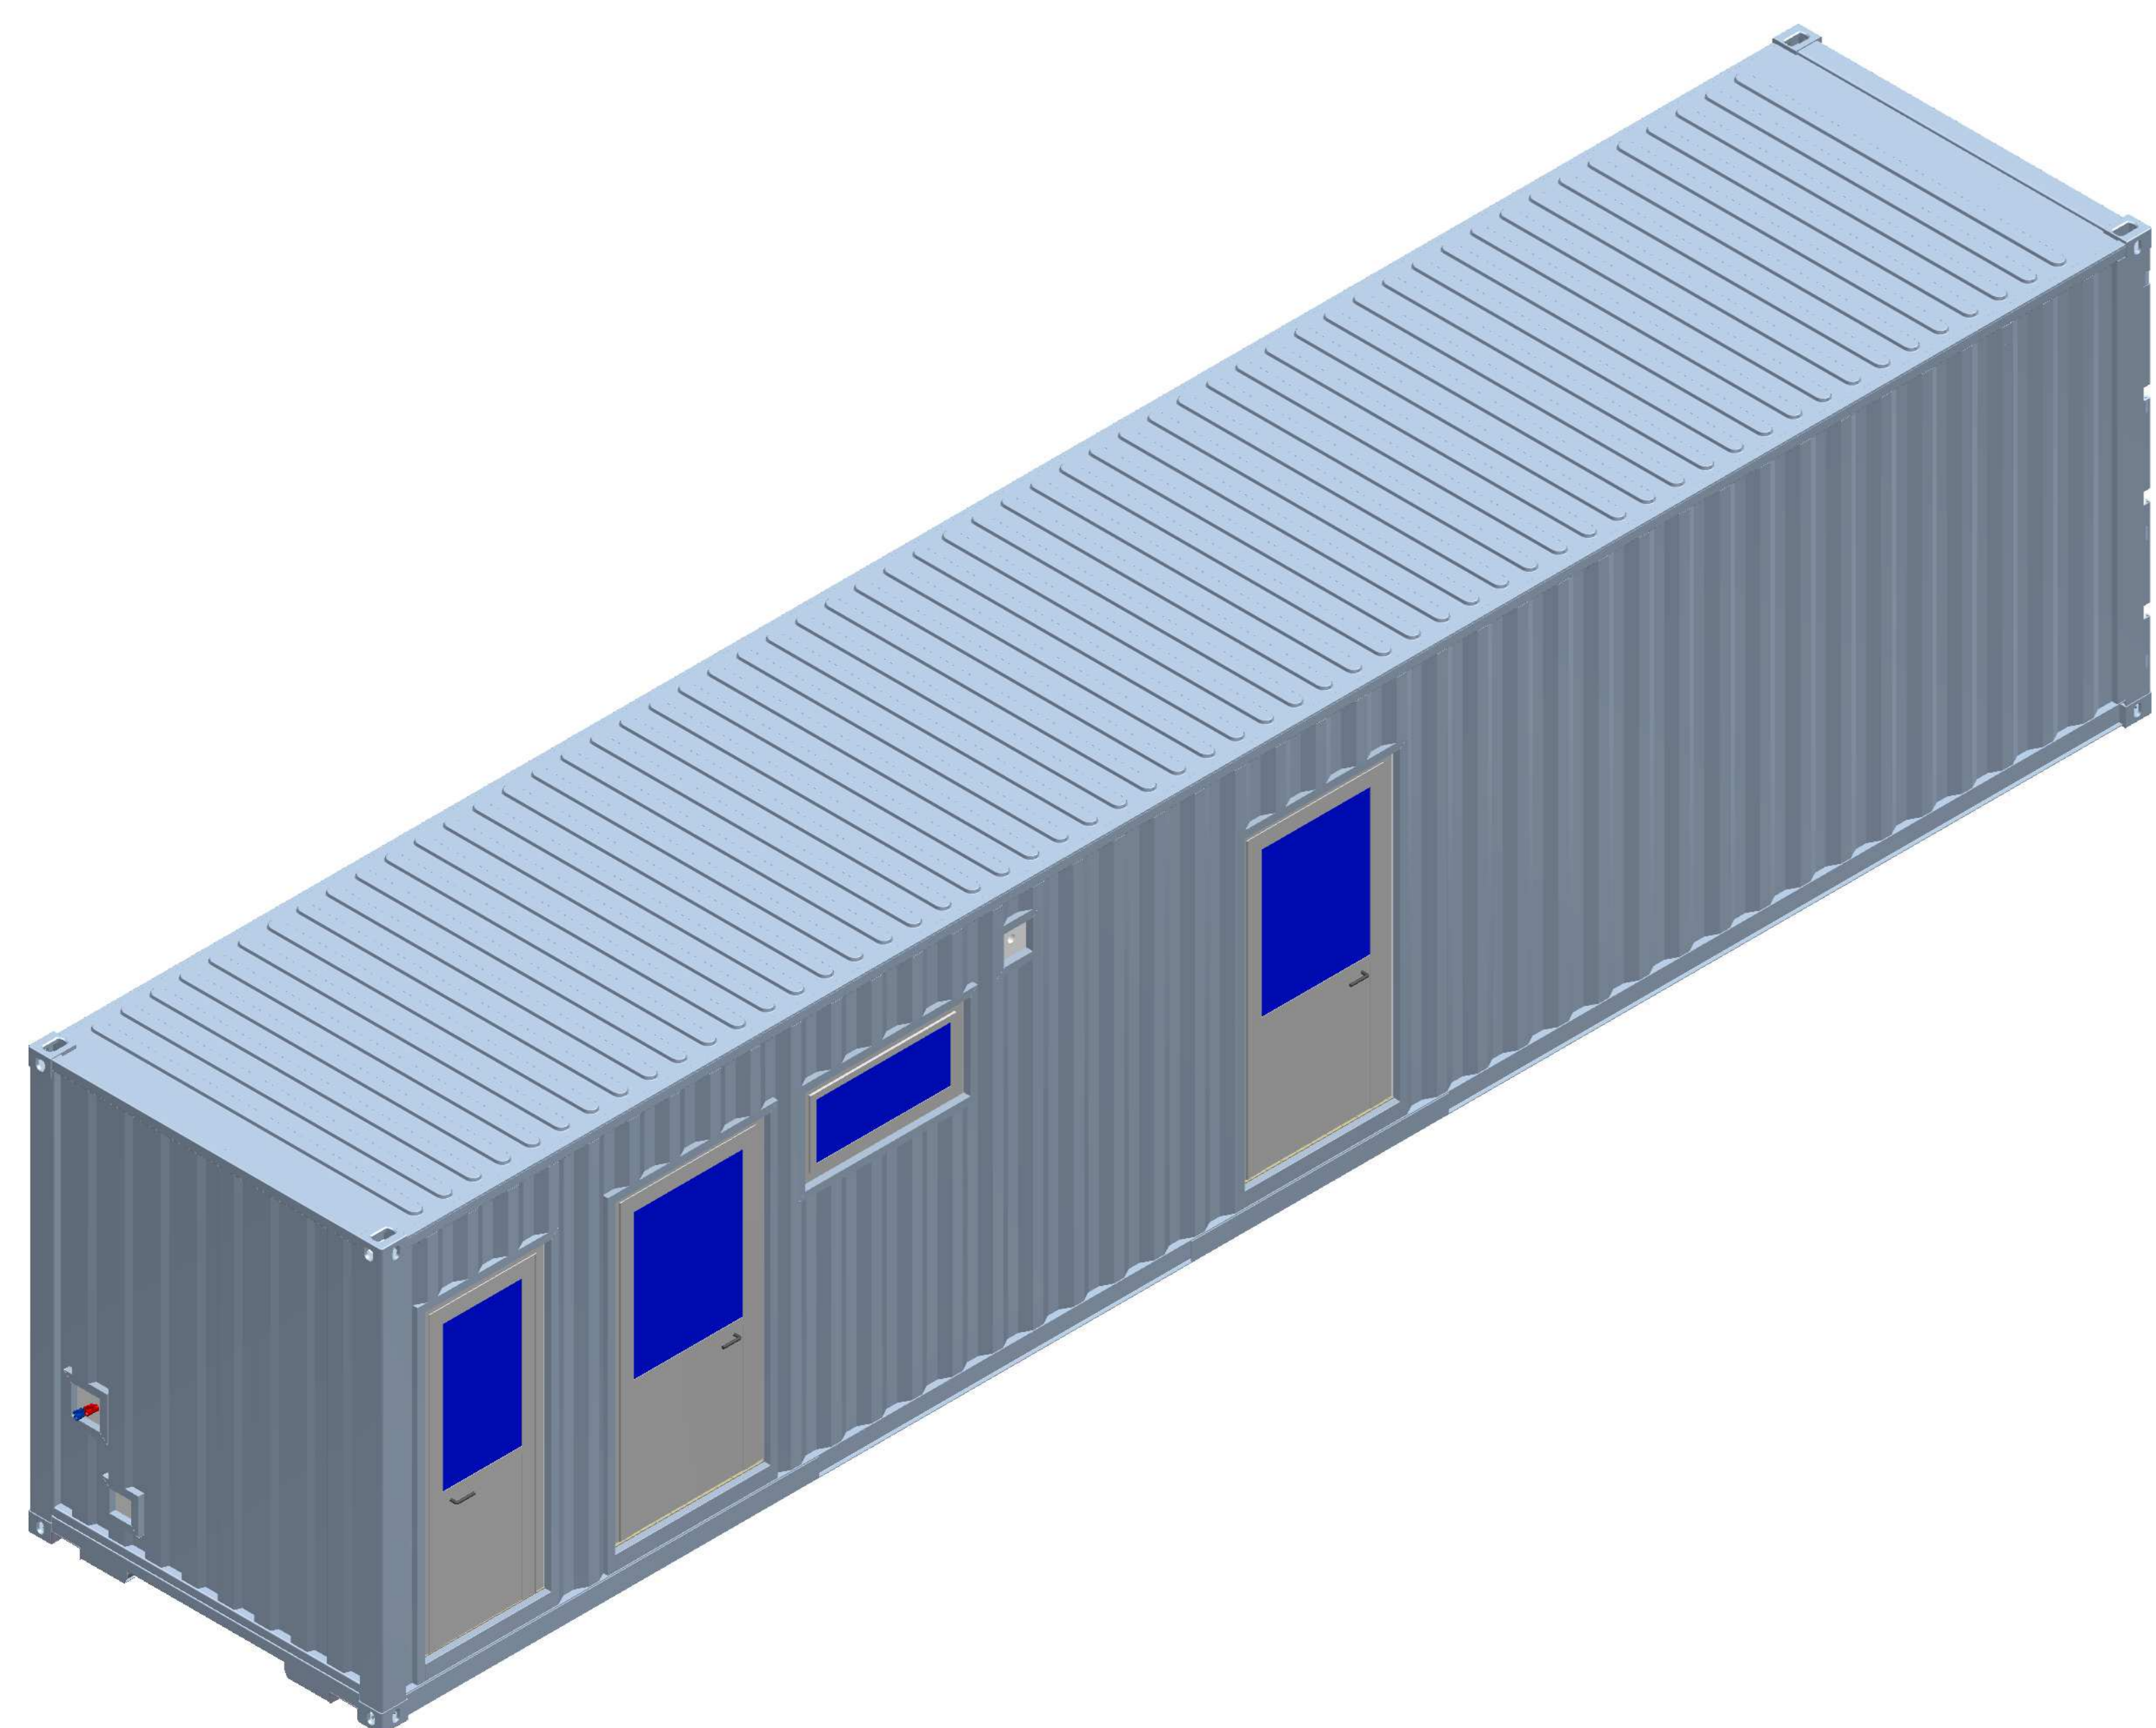

VERONA ISO XL - Art. IM15I12010 Var. 0040

Hint=2440 mm

DATE	SIGNATURE	SCALE	WEIGHT	MATERIAL
16/06/22	BORIS MALEA	1:20	NO	NO
selfglobe by SINT <small>SELF GLOBE S.p.A. SEDE LEGALE: Via Piana, 42 - 62020 MONTE SAN MARTINO (MC) SEDE ROMA: Via Giulio Cesare, 70 - 00192 ROMA www.selfglobe.com - info@selfglobe.com</small>		<small>VERONA ISO XI</small> <small>Type impianto modulare macellazione polli</small> <small>Art. 815/2210</small>		
<small>IN ACCORDANCE WITH THE LAW, WE RESERVE THE PROPERTY OF THIS DRAWING WITH BANNED REPRODUCE IT OR MAKE IT KNOWN TO THIRD PARTIES OR COMPETITORS WITHOUT OUR WRITTEN PERMISSION</small>				