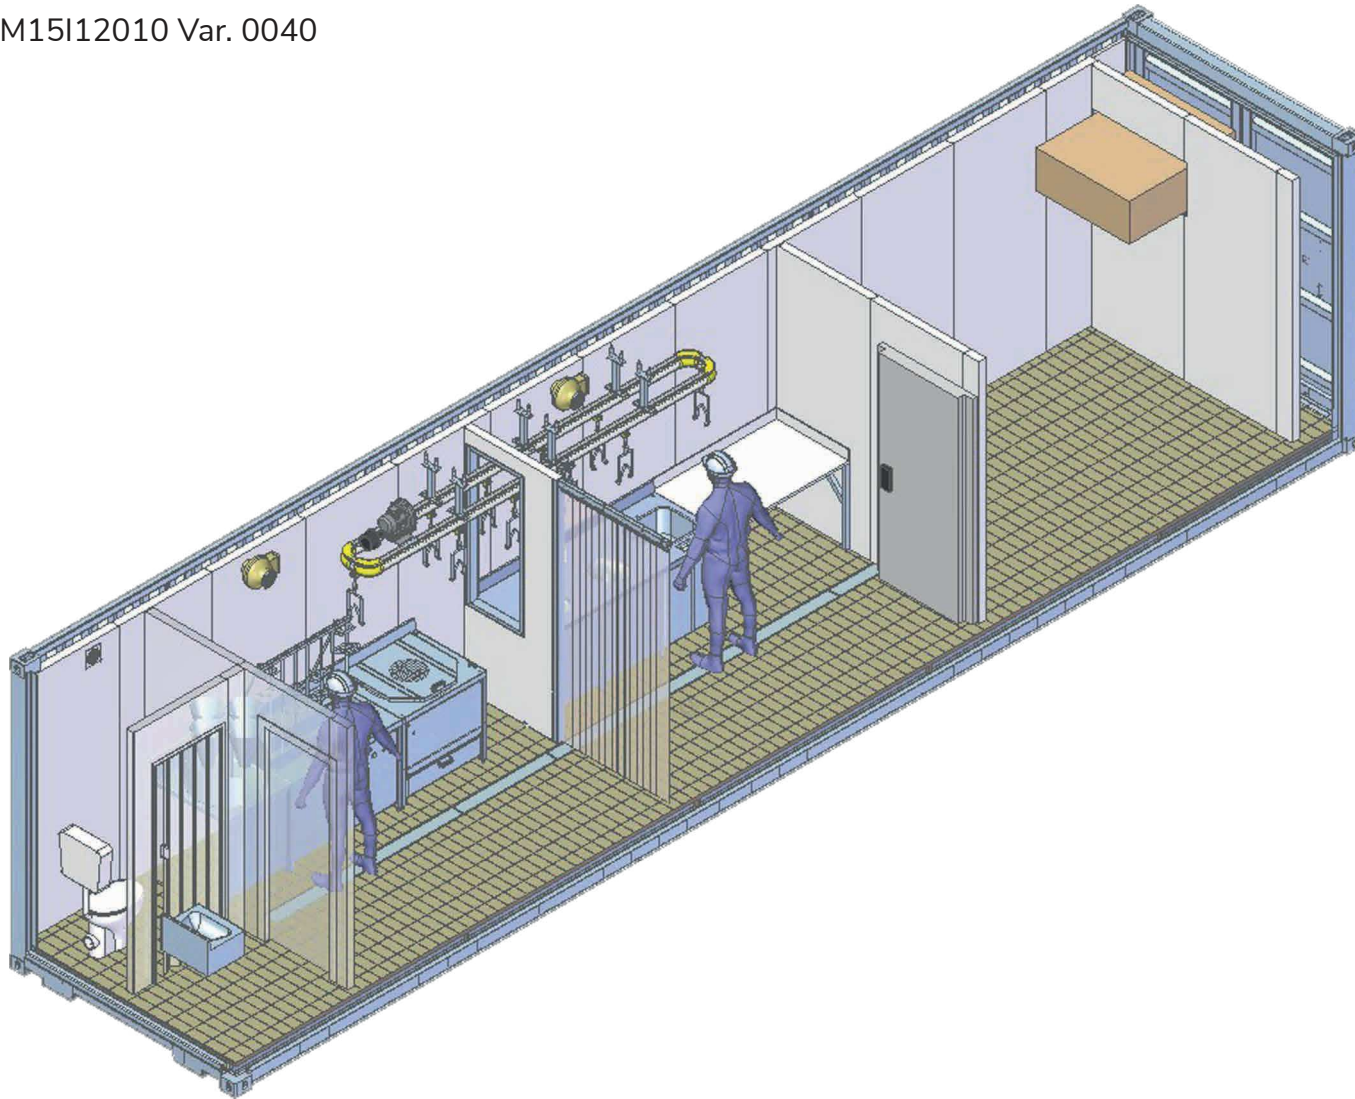

VERONA ISO XL - Art. IM15I12010 Var. 0040

Hint=2440 mm

DATE	SIGNATURE	SCALE	WEIGHT	MATERIAL
16/06/22	BORIS MALEA	1:20	NO	NO
selfglobe by SINT <small>SELF GLOBE S.p.A. SEDE LEGALE: Via Piana, 42 - 62020 MONTE SAN MARTINO (MC) SEDE ROMA: Via Giulio Cesare, 70 - 00192 ROMA www.selfglobe.com - info@selfglobe.com</small>		<small>VERONA ISO XI</small> <small>Type impianto modulare macellazione polli</small> <small>Art. 815/2210</small>		
<small>IN ACCORDANCE WITH THE LAW, WE RESERVE THE PROPERTY OF THIS DRAWING WITH BANNED REPRODUCE IT OR MAKE IT KNOWN TO THIRD PARTIES OR COMPETITORS WITHOUT OUR WRITTEN PERMISSION</small>				